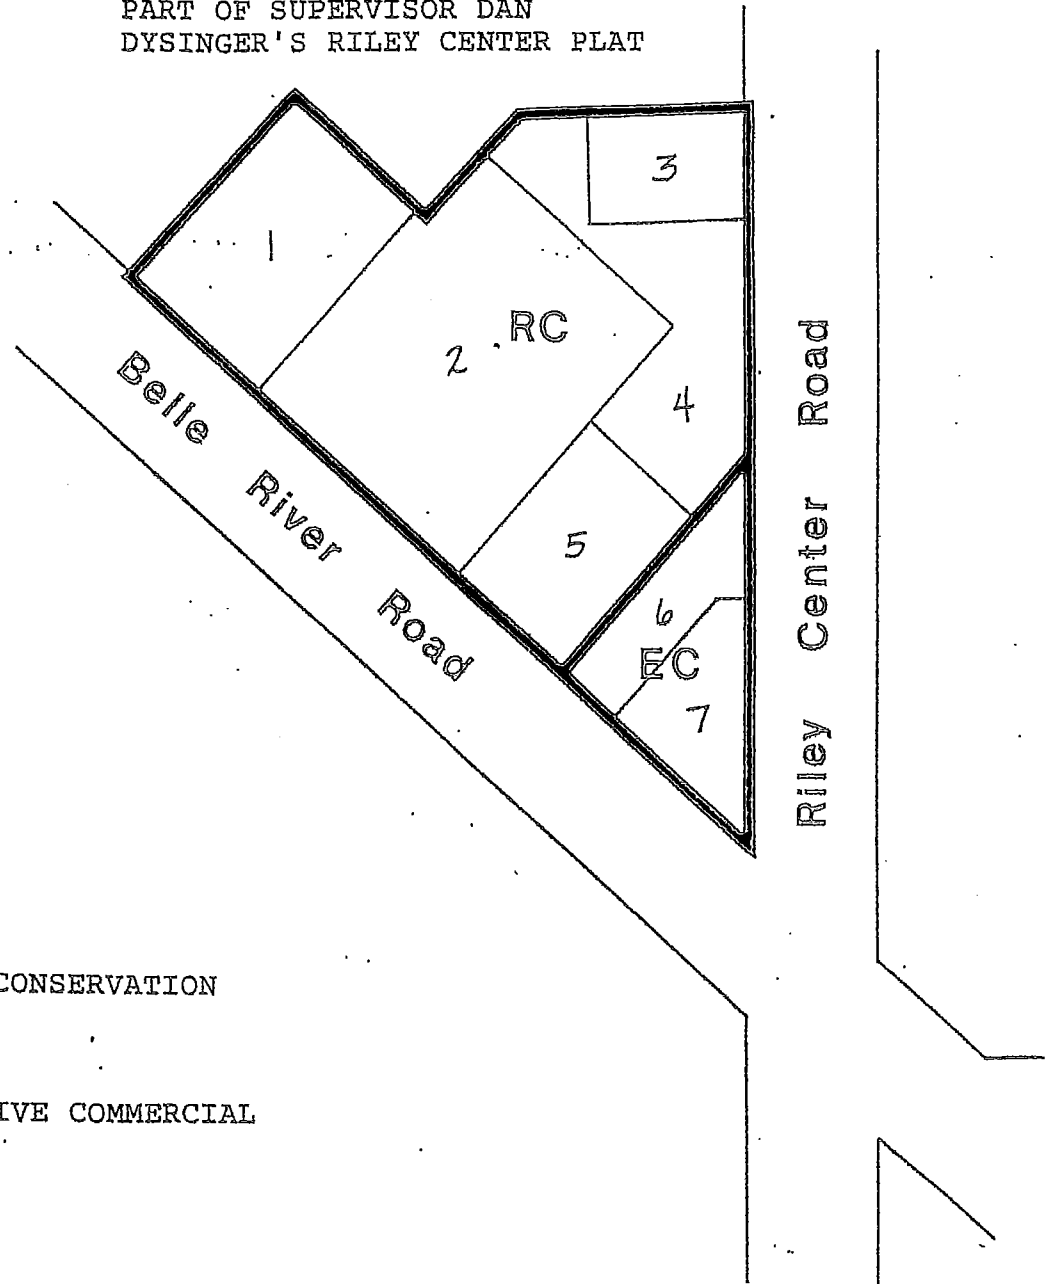

RILEY TOWNSHIP ZONING MAP
DETAIL 1

PART OF SUPERVISOR DAN
DYSINGER'S RILEY CENTER PLAT

RC RIVER CONSERVATION

EC EXTENSIVE COMMERCIAL

RILEY TOWNSHIP ZONING MAP

PROPOSED DETAIL MAP #1

AR AGRICULTURAL-RURAL RESIDENTI.

RC RIVER CONSERVATION

EC EXTENSIVE COMMERCIAL

NORTH

Scale: 1" = 100'