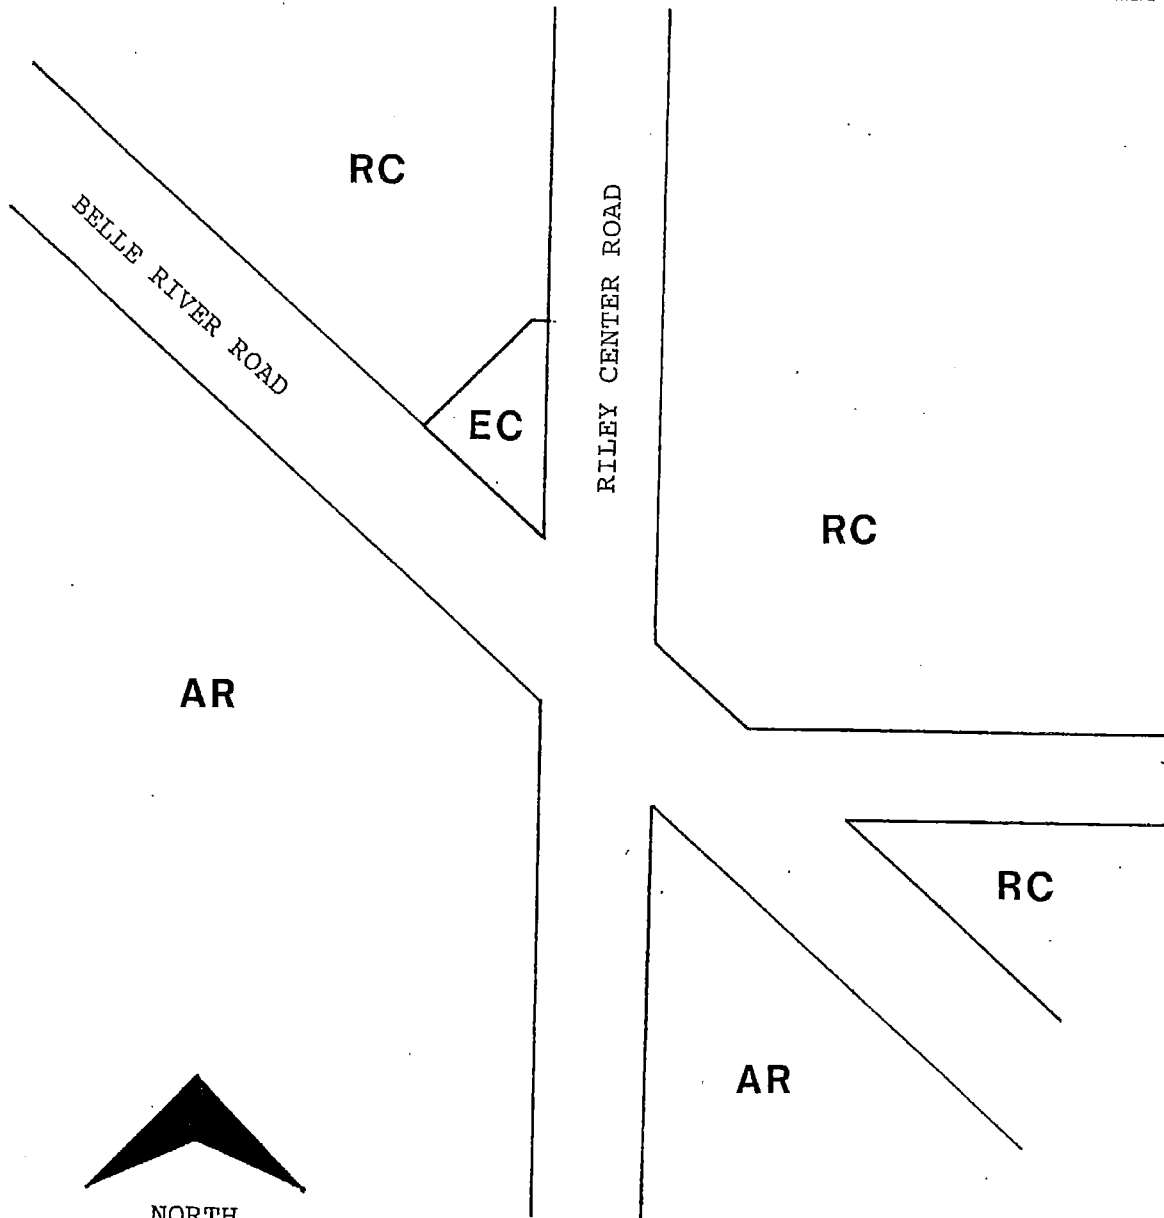

RILEY TOWNSHIP ZONING MAP
DETAIL 1

PART OF SUPERVISOR DAN
DYSINGER'S RILEY CENTER PLAT

RC RIVER CONSERVATION

EC EXTENSIVE COMMERCIAL

RILEY TOWNSHIP ZONING MAP

PROPOSED DETAIL MAP #1

AR AGRICULTURAL-RURAL RESIDENTI.

RC RIVER CONSERVATION

EC EXTENSIVE COMMERCIAL

NORTH

Scale: 1" = 100'